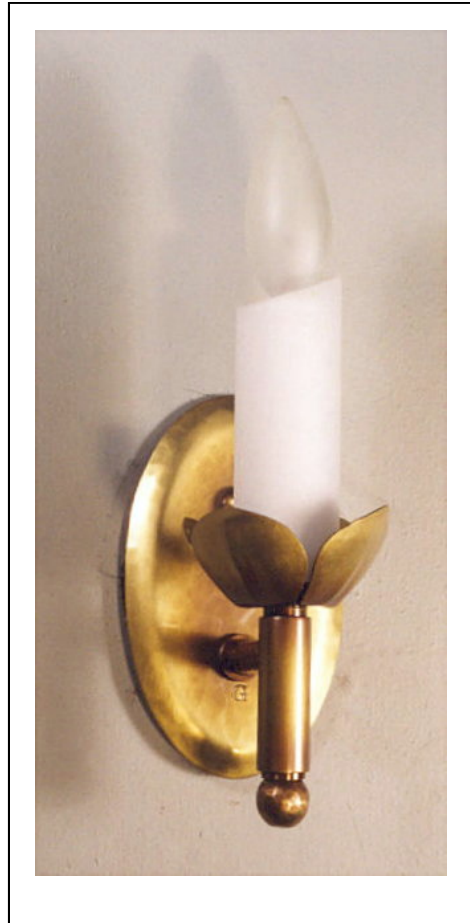

3482WS-CGR7 —OSBX WALL SCONCE  
 3.5" WIDTH x 10" BODY HGT  
 3.25" EXTENSION  
 1 CANDELABRA SOCKET - RECESSED BULB  
 60 WATTS MAXIMUM

3482WS-CGE4.5—OSBX WALL SCONCE  
 3.5" WIDTH x 7.5" BODY HGT  
 4" EXTENSION - ADA  
 1 CANDELABRA SOCKET— EXPOSED BULB  
 60 WATTS MAXIMUM

Shown in Brass Patina (BP) finish

SUPPLIED WITH 4.5" or 7" FROSTED PYREX GLASS — "CANDLELIGHT GLASS"

SPECIFY - Finish & Glass

CUSTOM MODIFICATIONS AVAILABLE - CALL FACTORY FOR PRICES