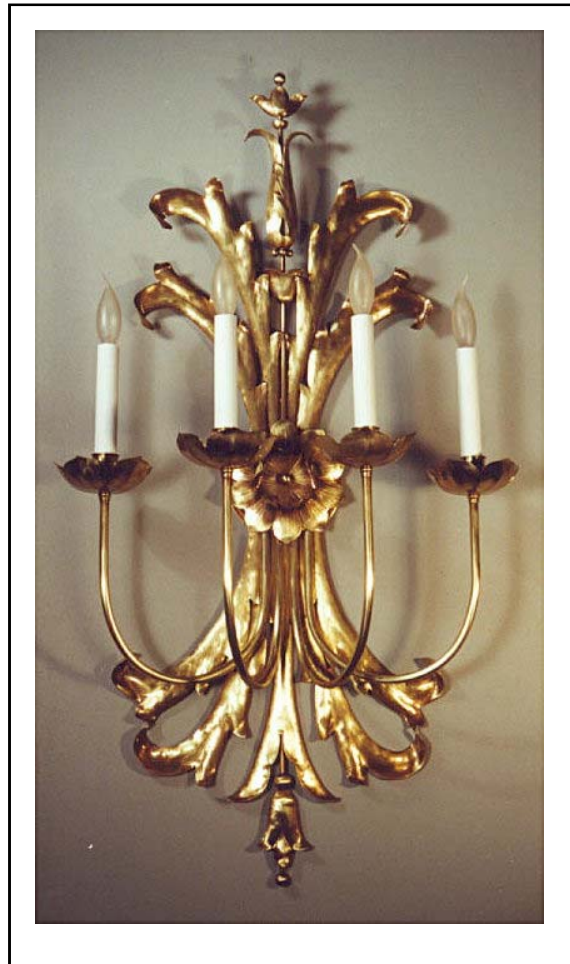

Shown in Brass Patina (BP) finish

3104WS2 TWO ARM WALL SCONCE
14" WIDTH x 22" HEIGHT x 7" EXTENSION
2 CANDELABRA SOCKETS, 60 WATTS EACH MAXIMUM

SPECIFY - Finish

Shown in Brass Patina (BP) finish

3104WS4 FOUR ARM WALL SCONCE
19" WIDTH x 35" HEIGHT x 8.5" EXTENSION
4 CANDELABRA SOCKETS, 60 WATTS EACH MAXIMUM